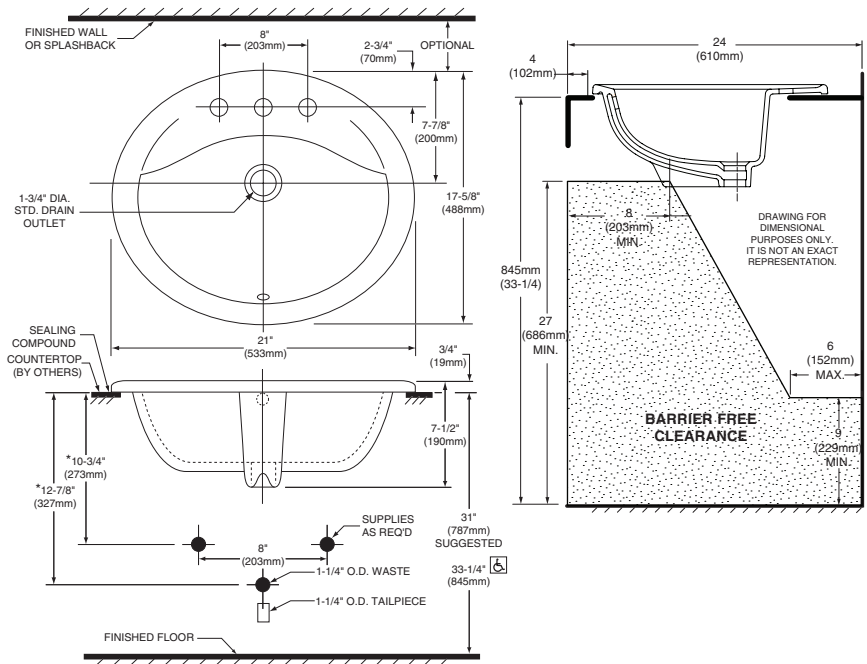

Compliance Certifications - Meets or Exceeds the Following Specifications:

- ASME A112.19.2 - 2008/CSA B45.1-08

To Be Specified:

- ☐ Color: ☐ White ☐ Bone
  ☐ Linen ☐ Silver
  ☐ Black
- ☐ Faucet*:
- ☐ Faucet Finish:
- ☐ Supplies:
- ☐ 1-1/4" Trap:

* See faucet section for additional models available

MEETS THE AMERICANS WITH DISABILITIES ACT GUIDELINES AND ANSI A117.1 ACCESSIBLE AND USABLE BUILDINGS AND FACILITIES - CHECK LOCAL CODES.

Install lavatory 864mm (34") from finished floor.
Lavatory installed 51mm (2") minimum from front edge
of countertop provides 686mm (27") knee clearance area.

NOTES:

* DIMENSIONS SHOWN FOR LOCATION OF SUPPLIES AND "P" TRAP ARE SUGGESTED.
FOR COUNTERTOP CUTOUT AND INSTALLATION INSTRUCTIONS USE TEMPLATE SUPPLIED WITH SINK.
FITTINGS NOT INCLUDED WITH FIXTURE AND MUST BE ORDERED SEPARATELY.
SEALING COMPOUND SUPPLIED BY OTHERS.

IMPORTANT: Dimensions of fixtures are nominal and may vary within the range of tolerances established by ANSI Standard A112.19.2. These measurements are subject to change or cancellation. No responsibility is assumed for use of superseded or voided pages.